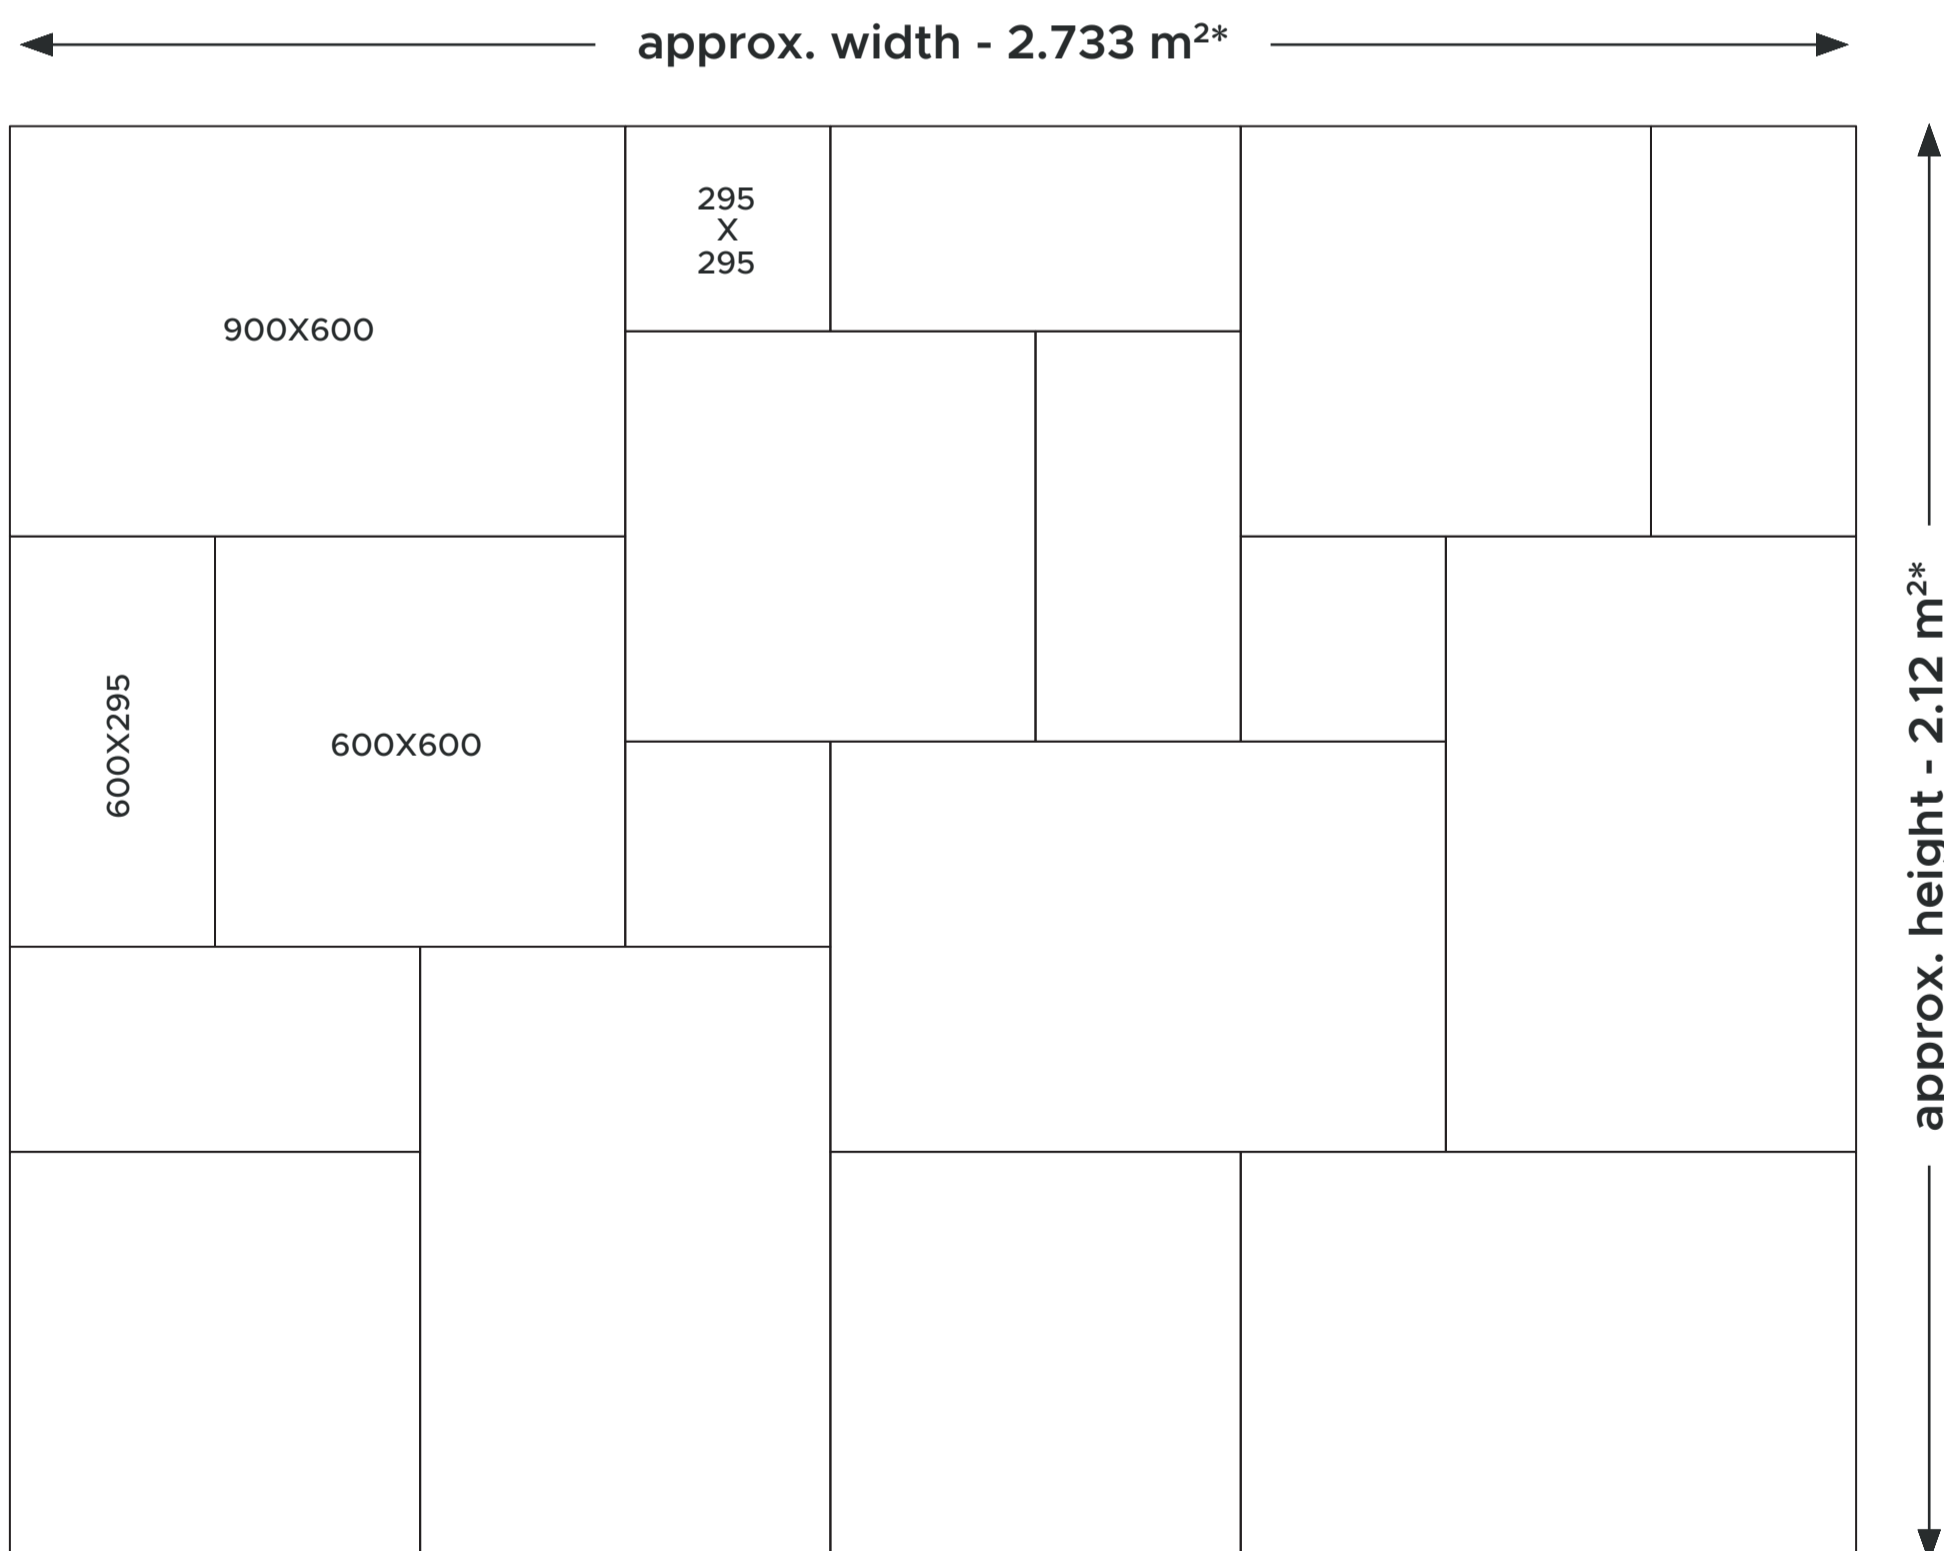

PACK DETAILS

NOMINAL SIZE (MM)	PCS (PER PACK)	TOTAL PCS
900X600	05 PCS	18 PCS
600X600	05 PCS	
600X295	05 PCS	
295X295	03 PCS	

THE LAYING PATTERN OF PATIO PACKS COVERS APPROX. 05.80 SQM*

Better Paving, Better Prices!