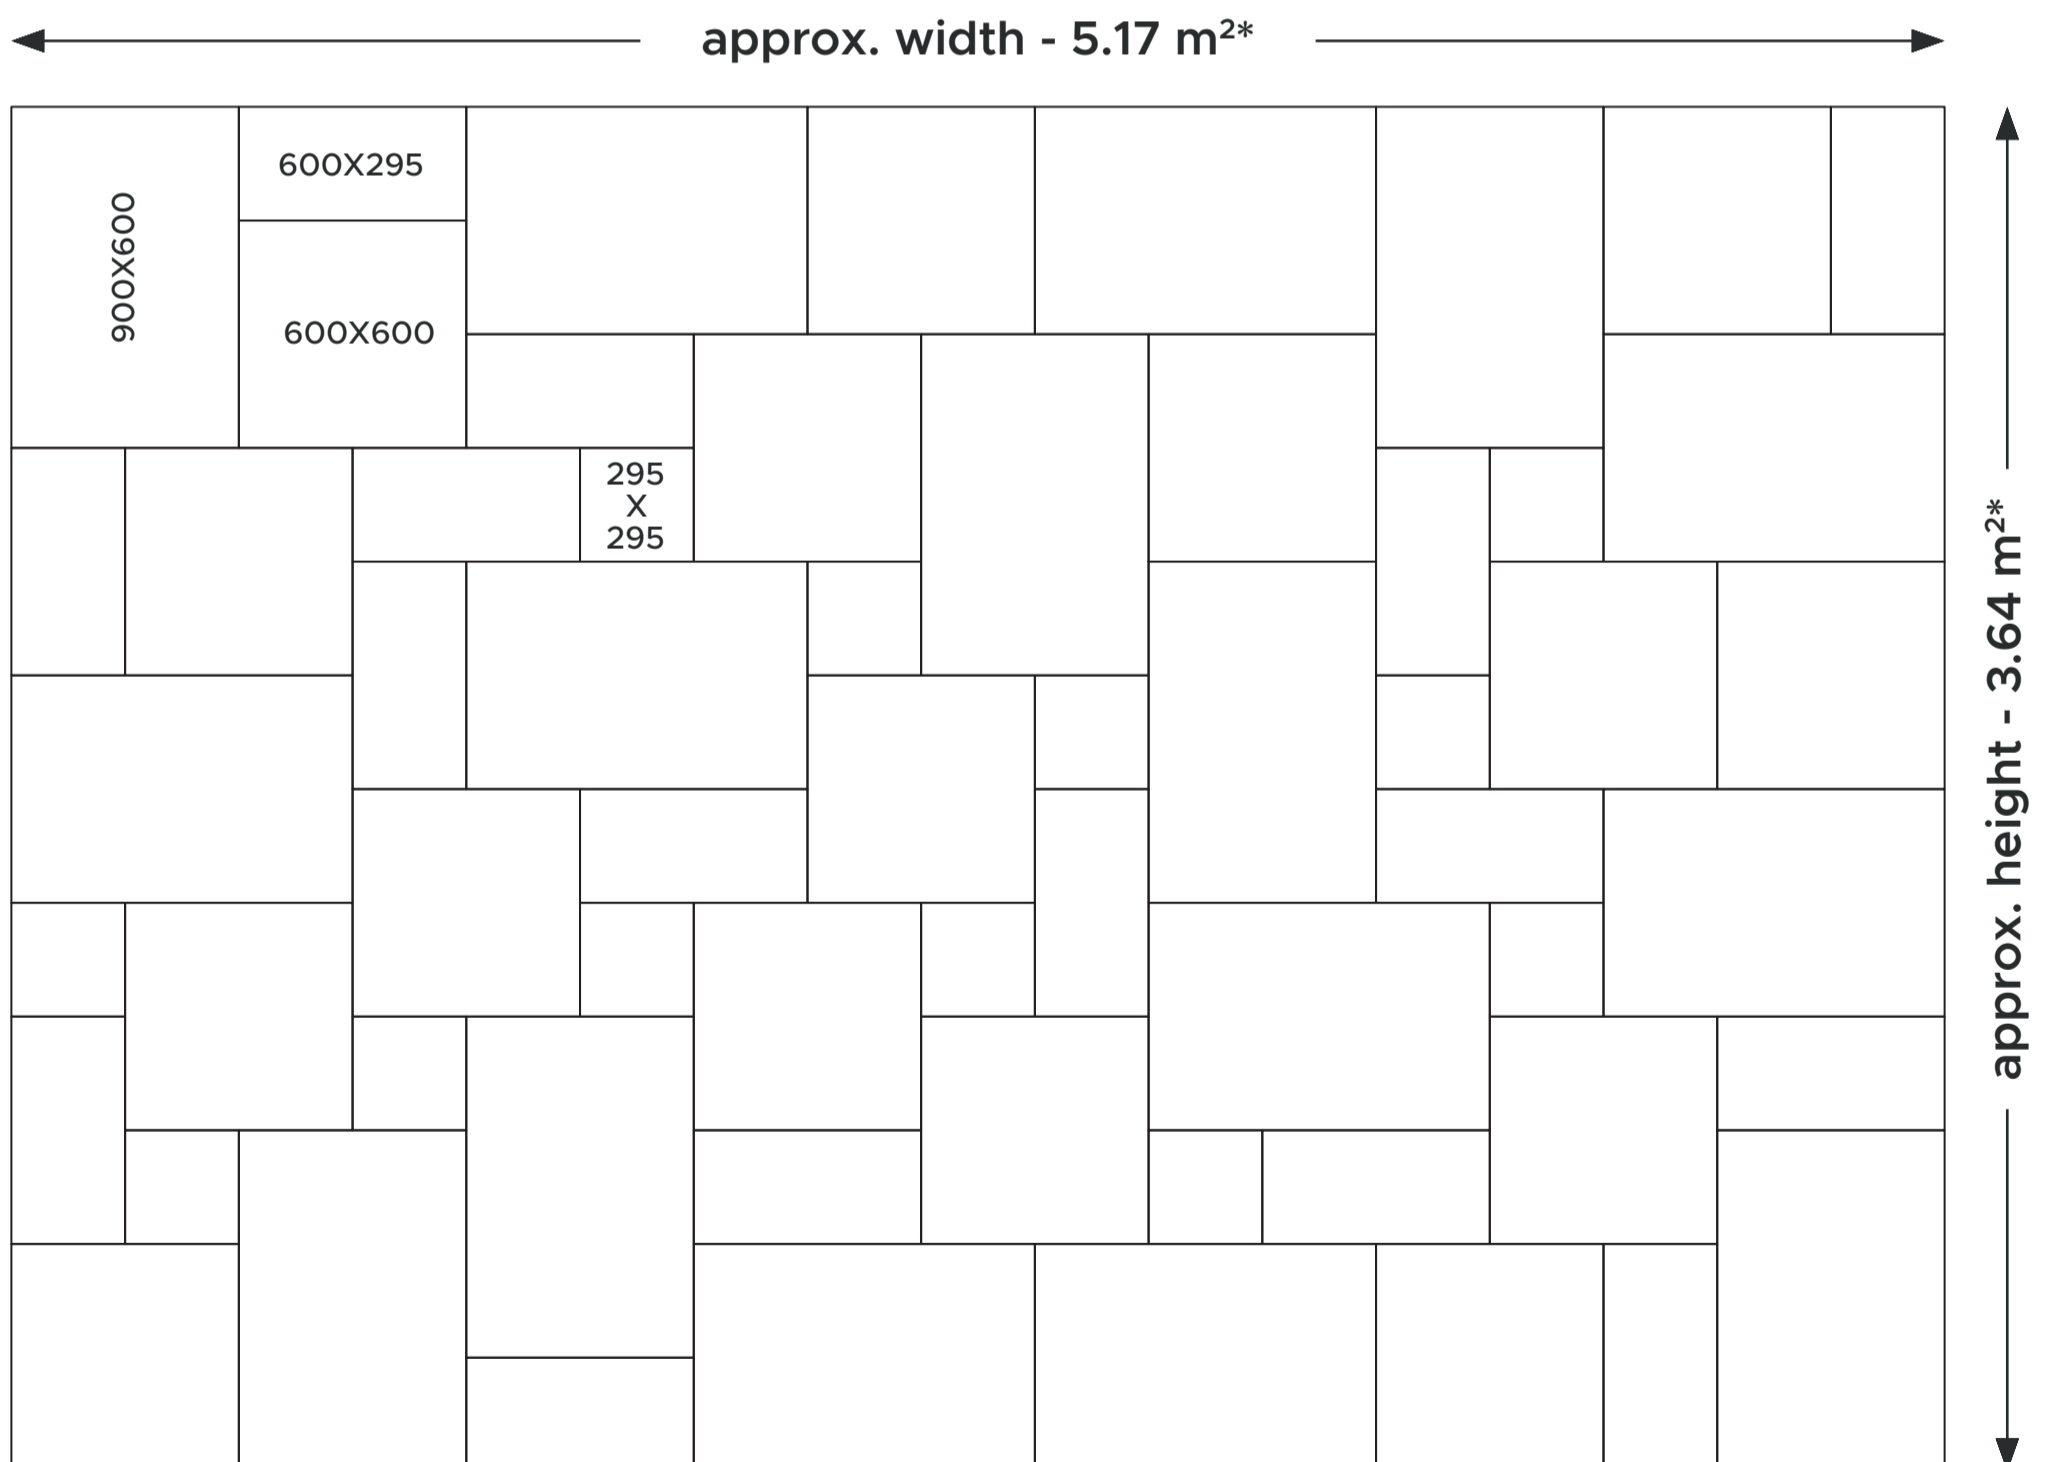

PACK DETAILS

NOMINAL SIZE (MM)	PCS (PER PACK)	TOTAL PCS
900X600	16 PCS	60 PCS
600X600	16 PCS	
600X295	16 PCS	
295X295	12 PCS	

THE LAYING PATTERN OF PATIO PACKS COVERS APPROX. 18.90 SQM*

Better Paving, Better Prices!