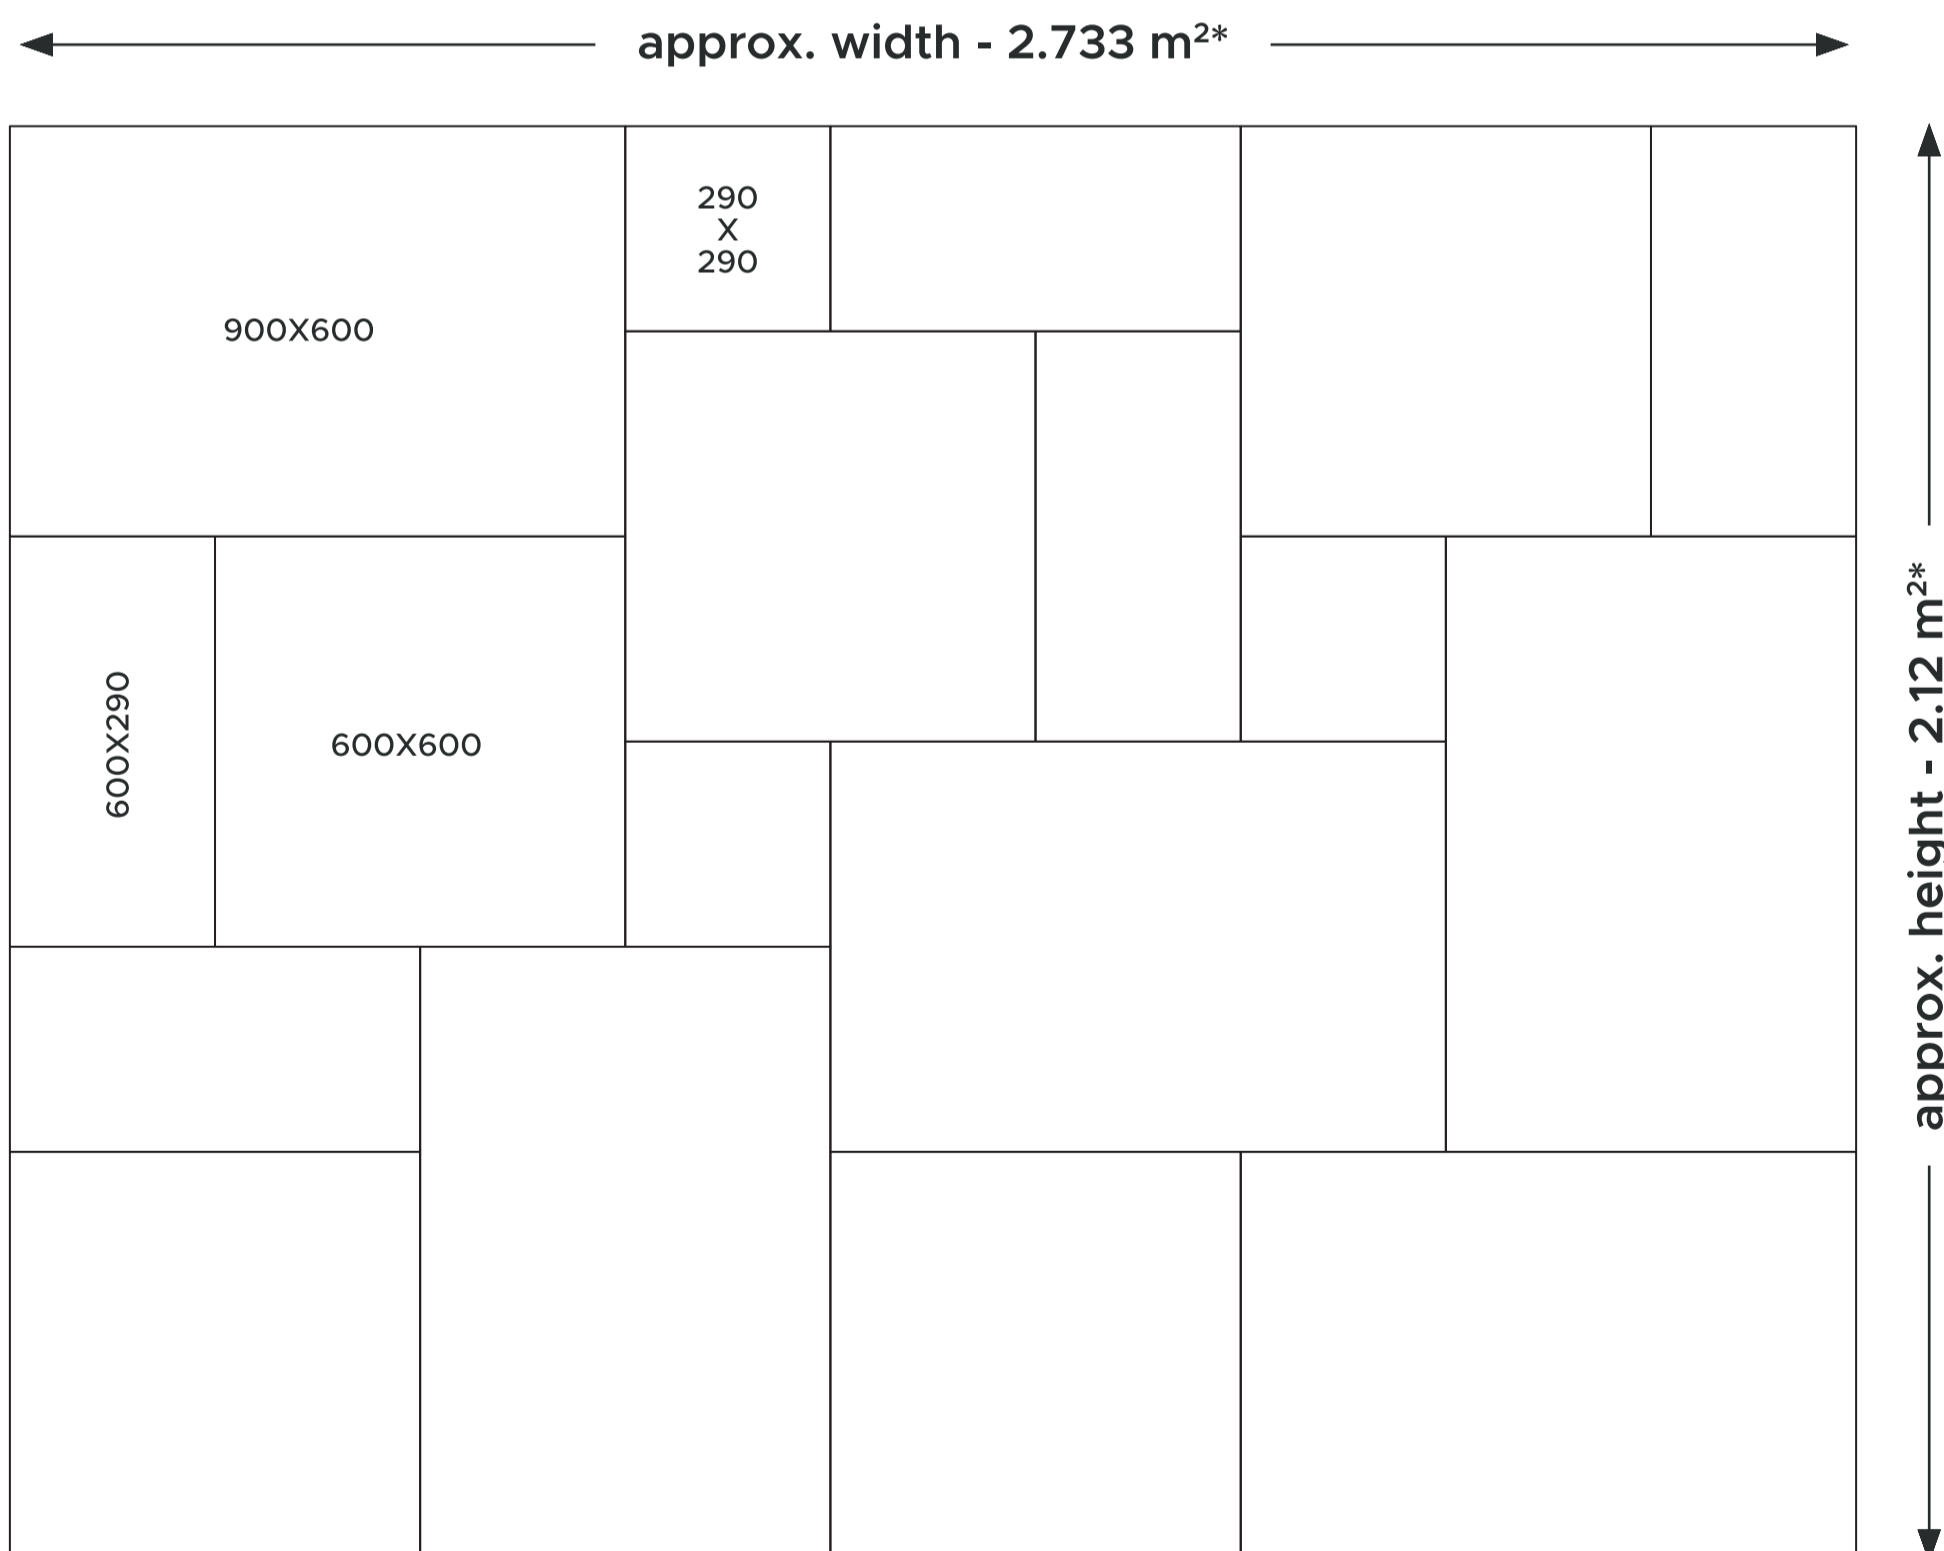

## PACK DETAILS

NOMINAL SIZE (MM)	PCS (PER PACK)	TOTAL PCS
900X600	05 PCS	18 PCS
600X600	05 PCS	
600X290	05 PCS	
290X290	03 PCS	

## THE LAYING PATTERN OF PATIO PACKS COVERS APPROX. 05.80 SQM\*

**Better Paving, Better Prices!**