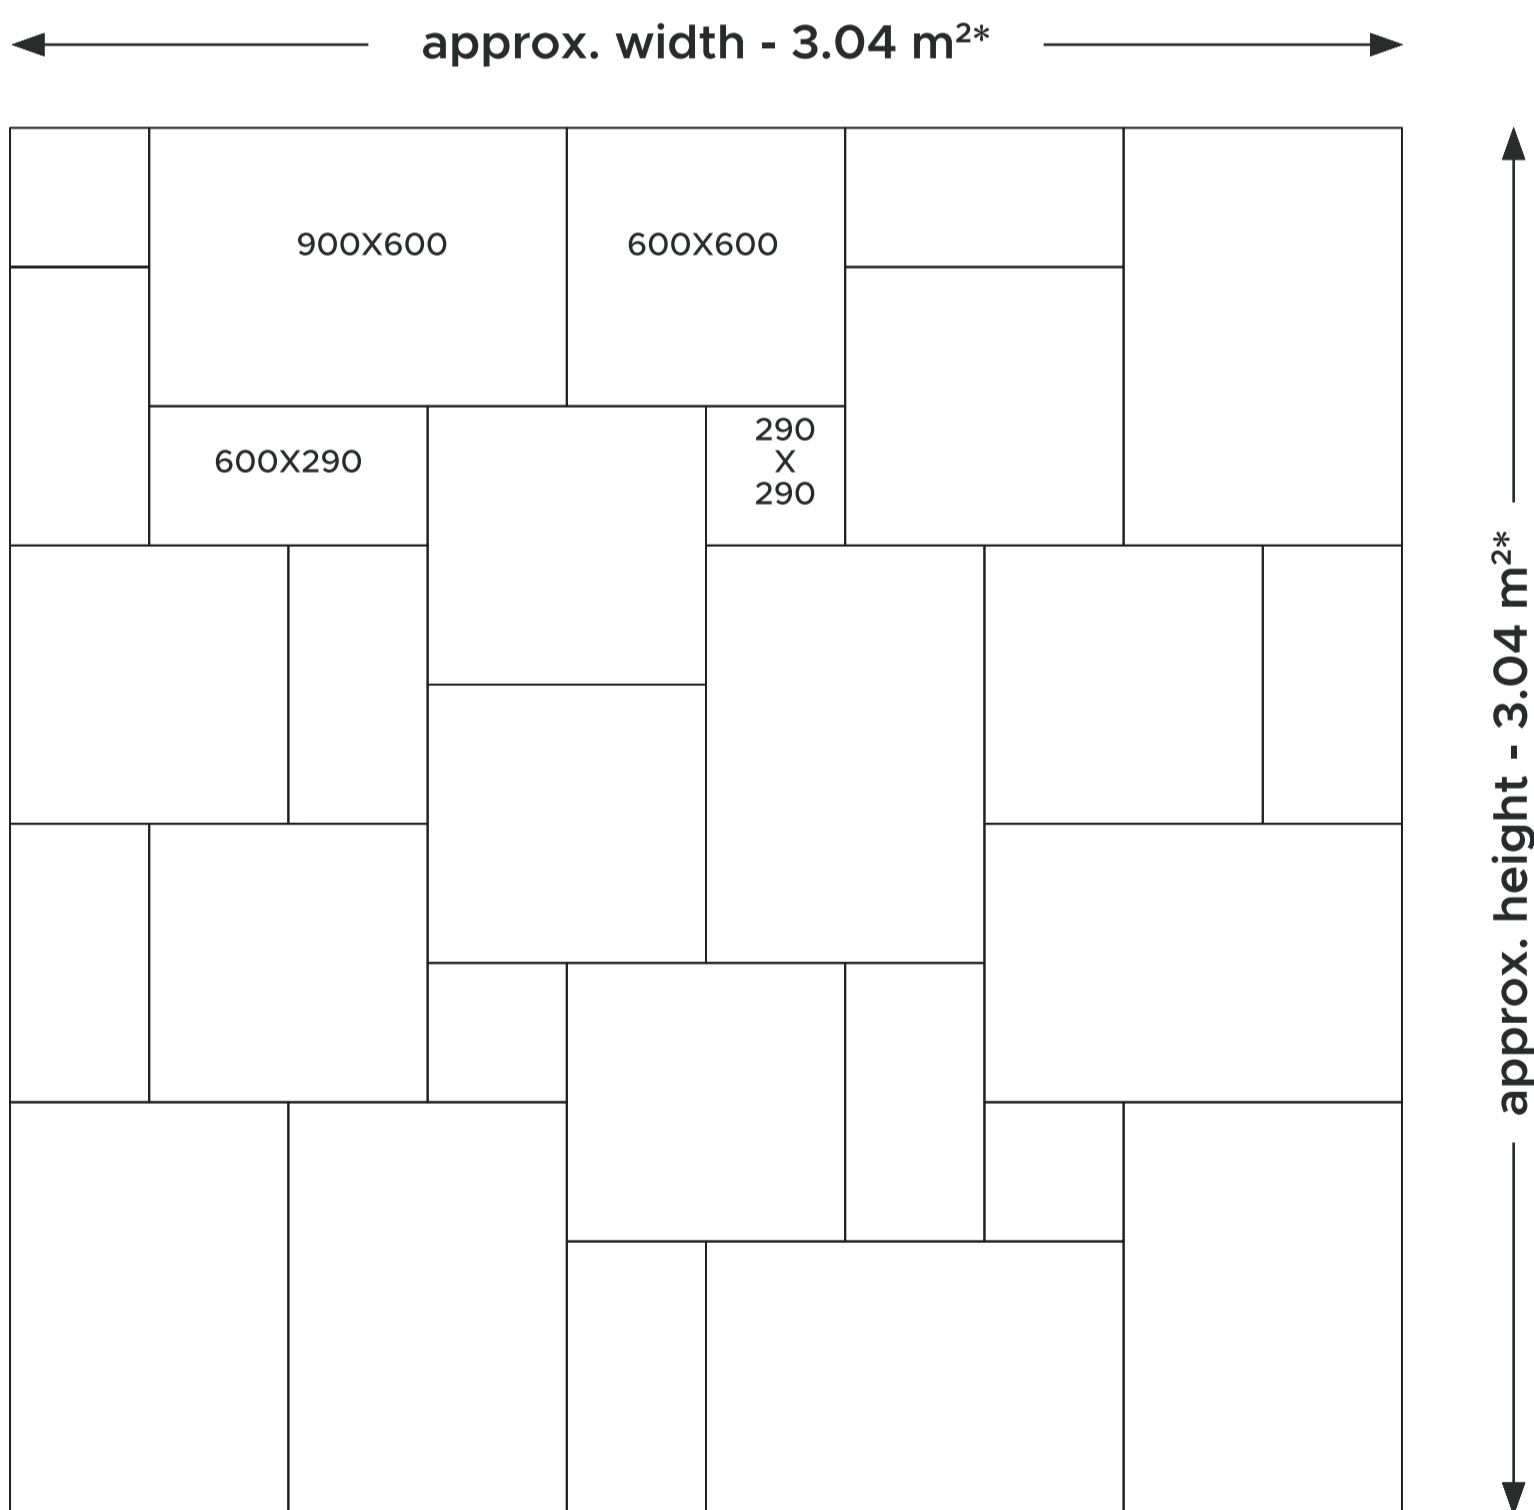

## PACK DETAILS

NOMINAL SIZE (MM)	PCS (PER PACK)	TOTAL PCS
900X600	08 PCS	28 PCS
600X600	08 PCS	
600X290	08 PCS	
290X290	04 PCS	

## THE LAYING PATTERN OF PATIO PACKS COVERS APPROX. 09.25 SQM\*

**Better Paving, Better Prices!**