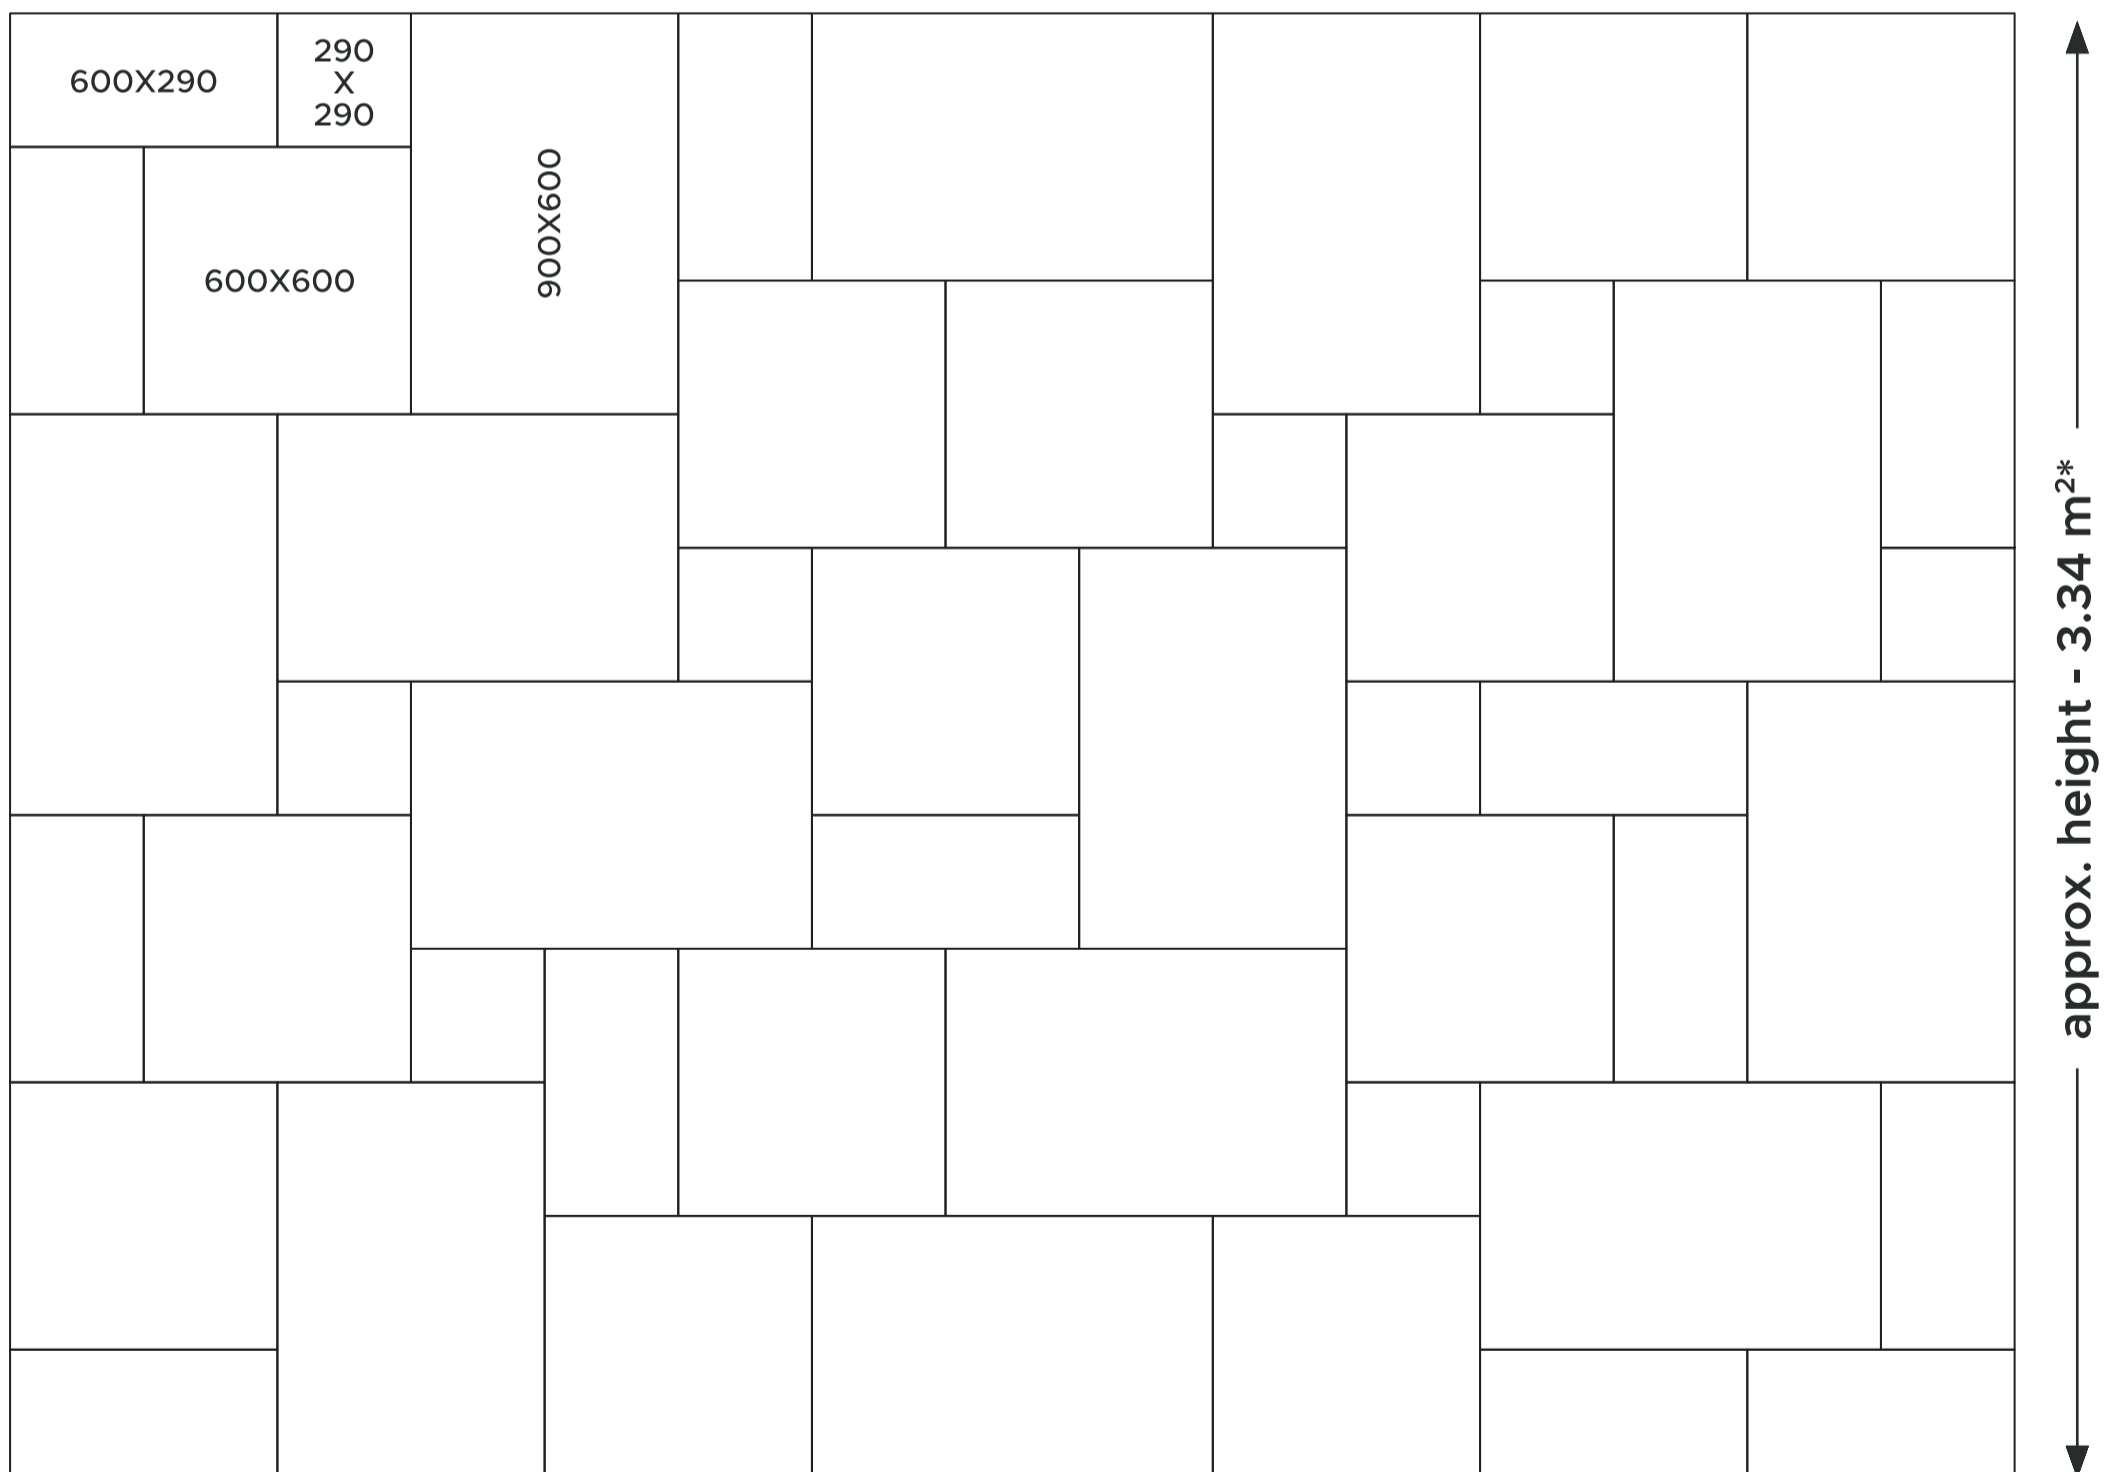

PACK DETAILS

NOMINAL SIZE (MM)	PCS (PER PACK)	TOTAL PCS
900X600	13 PCS	48 PCS
600X600	13 PCS	
600X290	13 PCS	
290X290	09 PCS	

THE LAYING PATTERN OF PATIO PACKS COVERS APPROX. 15.25 SQM*

← approx. width - 4.57 m²* →